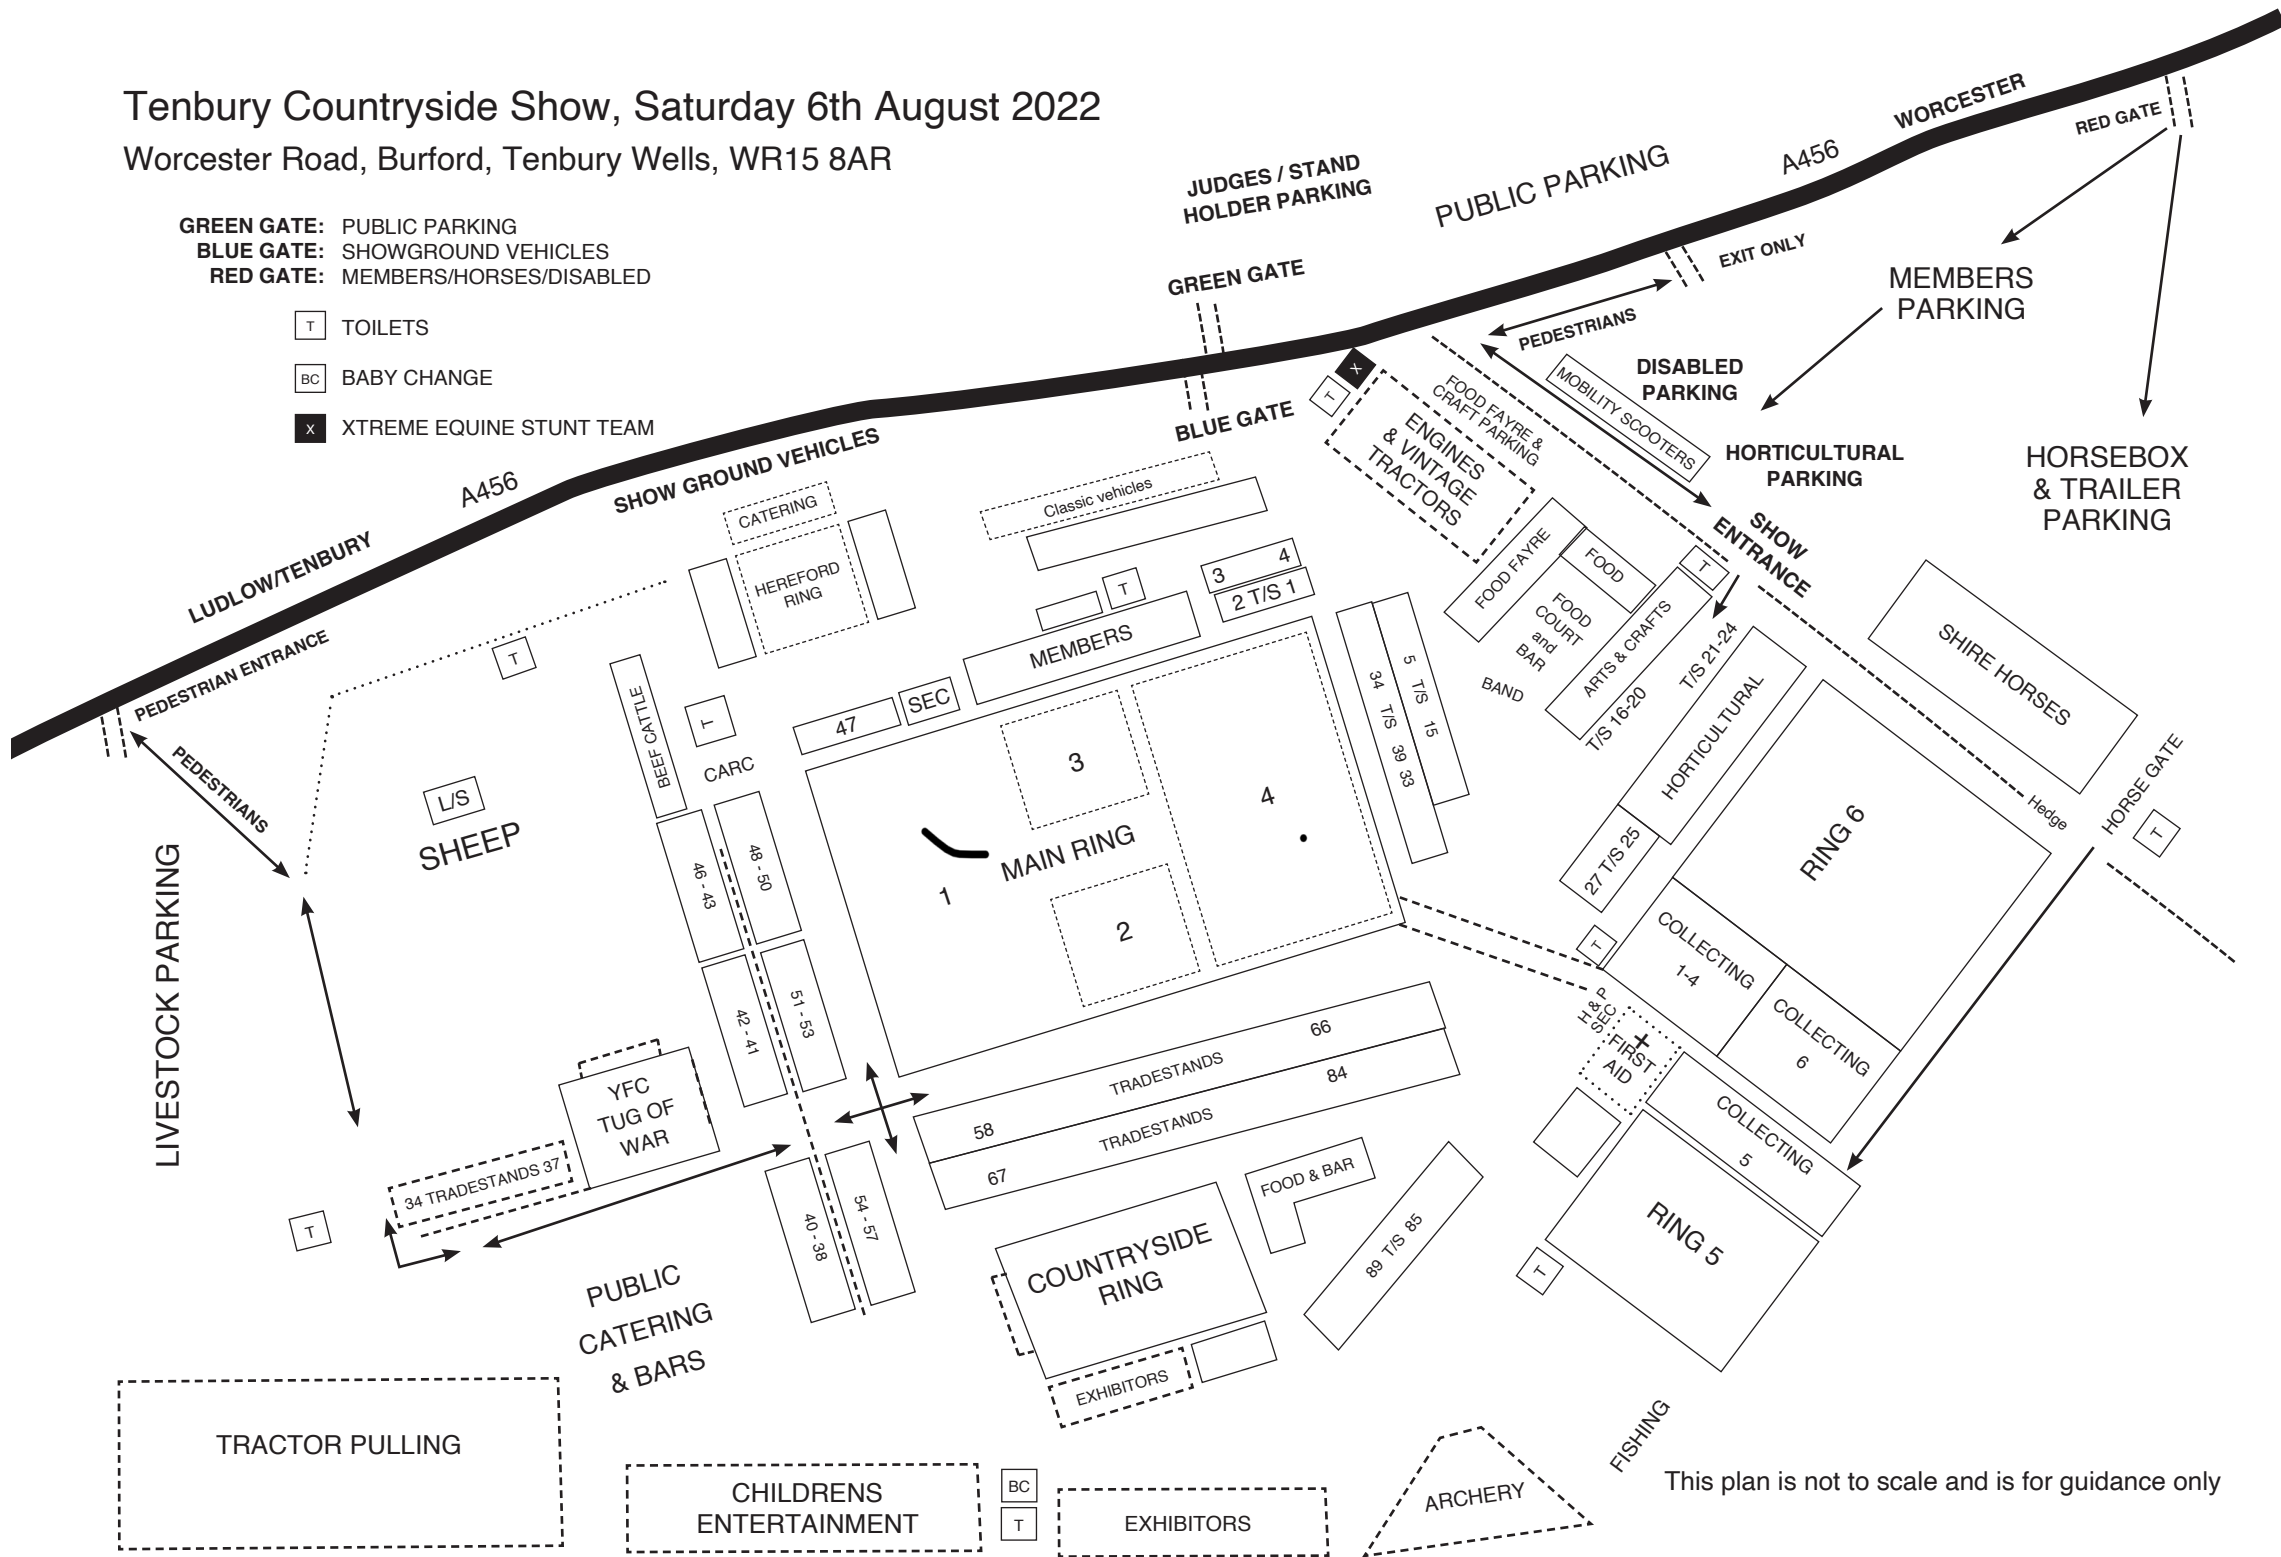

Tenbury Countryside Show, Saturday 6th August 2022

Worcester Road, Burford, Tenbury Wells, WR15 8AR

- GREEN GATE:** PUBLIC PARKING
- BLUE GATE:** SHOWGROUND VEHICLES
- RED GATE:** MEMBERS/HORSES/DISABLED

- T TOILETS
- BC BABY CHANGE
- X XTREME EQUINE STUNT TEAM

This plan is not to scale and is for guidance only